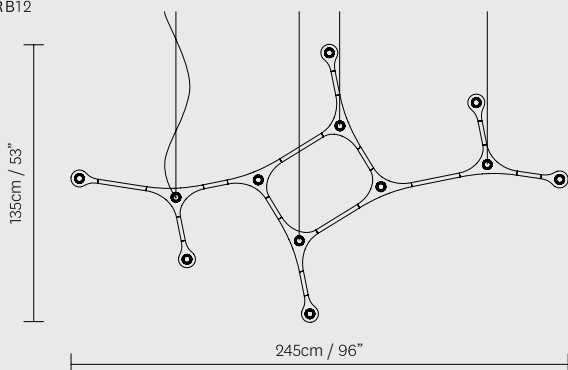

CARB12

TYPE	BEAM	WEIGHT	CODE
LED 12X6W/2700K	26°	1.9 KG	CARB 12.00.2700K.26°
LED 12X6W/4000K	26°	1.9 KG	CARB 12.00.4000K.26°
LED 12X6W/2700K	34°	1.9 KG	CARB 12.00.2700K.34°
LED 12X6W/4000K	34°	1.9 KG	CARB 12.00.4000K.34°
LED 12X6W/2700K	54°	1.9 KG	CARB 12.00.2700K.54°
LED 12X6W/4000K	54°	1.9 KG	CARB 12.00.4000K.54°
CEILING ROSE		1.6 KG	CARB 00.L
CETL .