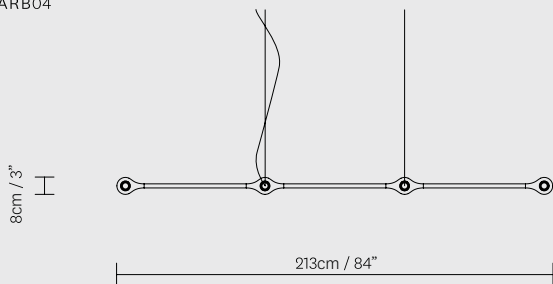

CUSTOM DIMENSIONS*

CARB03

CARB04

CARB04

CARB04