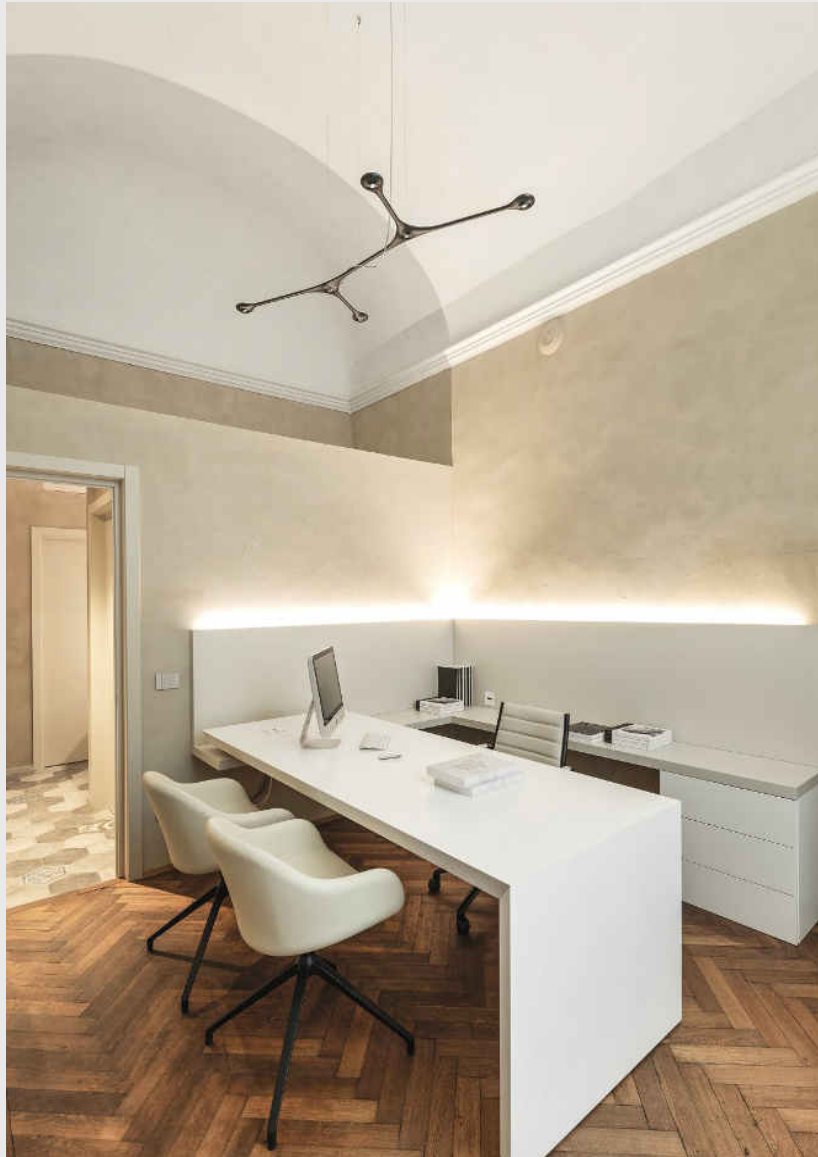

Office in Piacenza / Project location: Piacenza, Italy / Project designers: Guglielmetti Interior

Office in Piacenza / Project location: Piacenza, Italy / Project designers: Guglielmetti Interior