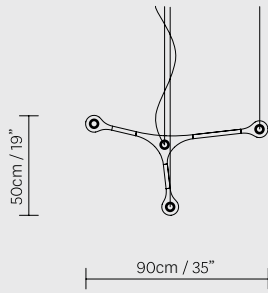

800 X 1800 cm 31,5" X 70,8"

900 X 1800 cm 35,5" X 70,8"

900 X 2200 cm 35,5" X 86,6"

750 X 1500 cm 29,5" X 59"

800 X 1800 cm 31,5" X 70,8"

900 X 1800 cm 35,5" X 70,8"

900 X 2200 cm 35,5" X 86,6"

750 X 1500 cm 29,5" X 59"

800 X 1800 cm 31,5" X 70,8"

900 X 1800 cm 35,5" X 70,8"

900 X 2200 cm 35,5" X 86,6"

STANDARD DIMENSIONS

STANDARD DIMENSIONS

CARB02

TYPE	BEAM ANGLE	WEIGHT	CODE
LED 2X6W/2700K	26°	0.4 KG	CARB 02.00.2700K.26°
LED 2X6W/4000K	26°	0.4 KG	CARB 02.00.4000K.26°
LED 2X6W/2700K	34°	0.4 KG	CARB 02.00.2700K.34°
LED 2X6W/4000K	34°	0.4 KG	CARB 02.00.4000K.34°
LED 2X6W/2700K	54°	0.4 KG	CARB 02.00.2700K.54°
LED 2X6W/4000K	54°	0.4 KG	CARB 02.00.4000K.54°
CEILING ROSE		1.1 KG	CARB 00.S
CETL .			

STANDARD DIMENSIONS

CARB05

TYPE	BEAM	WEIGHT	CODE
LED 5X6W/2700K	26°	1.1 KG	CARB 05.00.2700K.26°
LED 5X6W/4000K	26°	1.1 KG	CARB 05.00.4000K.26°
LED 5X6W/2700K	34°	1.1 KG	CARB 05.00.2700K.34°
LED 5X6W/4000K	34°	1.1 KG	CARB 05.00.4000K.34°
LED 5X6W/2700K	54°	1.1 KG	CARB 05.00.2700K.54°
LED 5X6W/4000K	54°	1.1 KG	CARB 05.00.4000K.54°
CEILING ROSE		1.1 KG	CARB 00.S
CETL .			

CUSTOM DIMENSIONS*

*SOME EXAMPLES. OTHER CONFIGURATIONS AVAILABLE.

CUSTOM DIMENSIONS*

CARB03

CARB04

CARB04

CARB04

CUSTOM DIMENSIONS