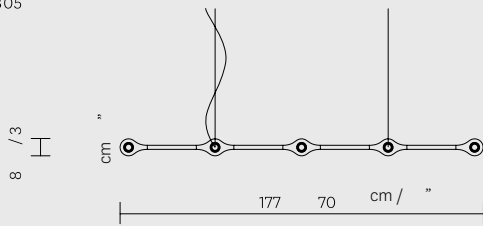

STANDARD DIMENSIONS

CARB05

TYPE	BEAM	WEIGHT	CODE
LED 5X6W/2700K	26°	1.1 KG	CARB 05.00.2700K.26°
LED 5X6W/4000K	26°	1.1 KG	CARB 05.00.4000K.26°
LED 5X6W/2700K	34°	1.1 KG	CARB 05.00.2700K.34°
LED 5X6W/4000K	34°	1.1 KG	CARB 05.00.4000K.34°
LED 5X6W/2700K	54°	1.1 KG	CARB 05.00.2700K.54°
LED 5X6W/4000K	54°	1.1 KG	CARB 05.00.4000K.54°
CEILING ROSE		1.1 KG	CARB 00.S
CETL .