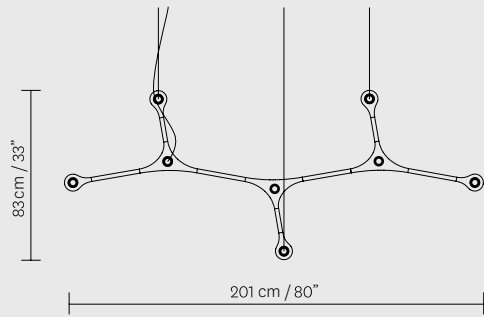

CUSTOM DIMENSIONS

CARB08