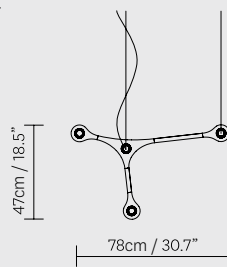

CARB04

TYPE	BEAM ANGLE	WEIGHT	CODE
LED 4X6W/2700K	26°	0.8 KG	CARB 04.00.2700K.26°
LED 4X6W/4000K	26°	0.8 KG	CARB 04.00.4000K.26°
LED 4X6W/2700K	34°	0.8 KG	CARB 04.00.2700K.34°
LED 4X6W/4000K	34°	0.8 KG	CARB 04.00.4000K.34°
LED 4X6W/2700K	54°	0.8 KG	CARB 04.00.2700K.54°
LED 4X6W/4000K	54°	0.8 KG	CARB 04.00.4000K.54°
CEILING ROSE		1.1 KG	CARB 00.S
CETL .