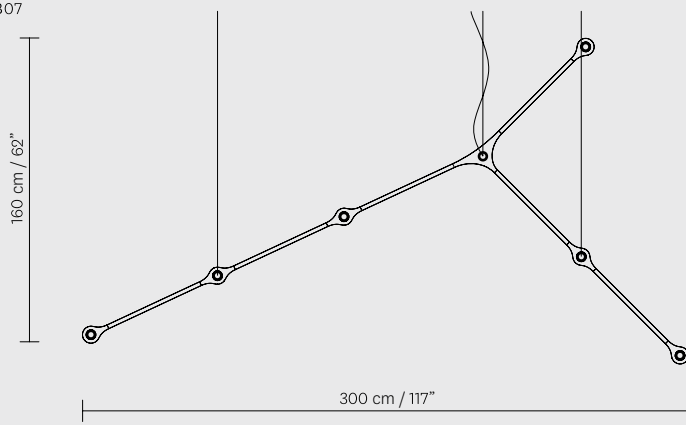

CUSTOM DIMENSIONS

CARB07