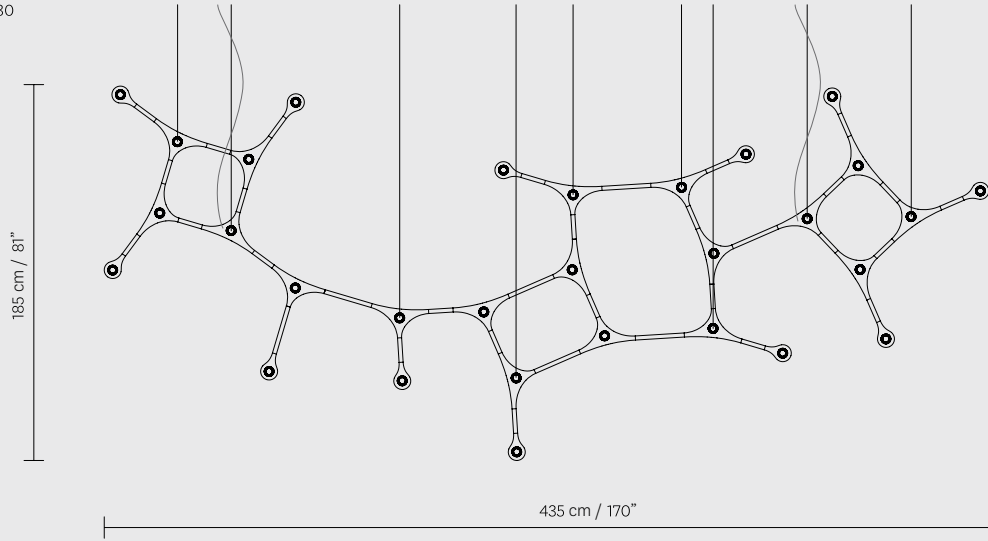

CUSTOM DIMENSIONS

CARB30