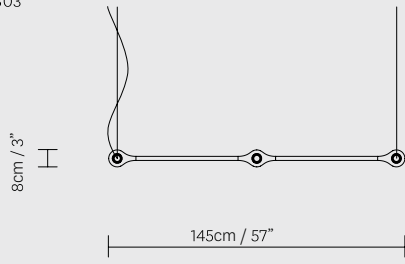

CUSTOM DIMENSIONS*

CARB03