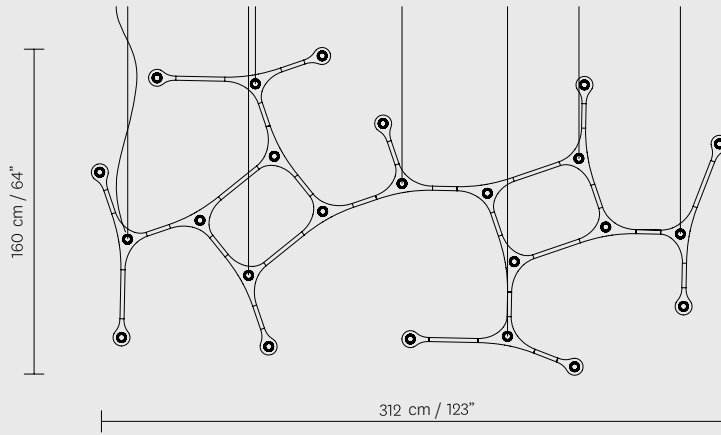

CUSTOM DIMENSIONS

CARB24