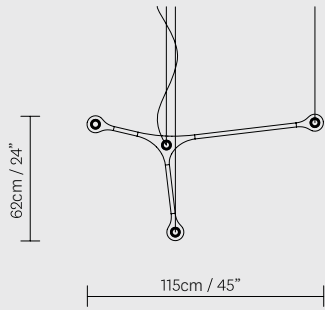

800 X 1800 cm 31,5" X 70,8"

900 X 1800 cm 35,5" X 70,8"

900 X 2200 cm 35,5" X 86,6"

750 X 1500 cm 29,5" X 59"

800 X 1800 cm 31,5" X 70,8"

900 X 1800 cm 35,5" X 70,8"

900 X 2200 cm 35,5" X 86,6"

750 X 1500 cm 29,5" X 59"

800 X 1800 cm 31,5" X 70,8"

900 X 1800 cm 35,5" X 70,8"

900 X 2200 cm 35,5" X 86,6"

STANDARD DIMENSIONS

STANDARD DIMENSIONS

CARB02

TYPE	BEAM ANGLE	WEIGHT	CODE
LED 2X6W/2700K	26°	0.4 KG	CARB 02.00.2700K.26°
LED 2X6W/4000K	26°	0.4 KG	CARB 02.00.4000K.26°
LED 2X6W/2700K	34°	0.4 KG	CARB 02.00.2700K.34°
LED 2X6W/4000K	34°	0.4 KG	CARB 02.00.4000K.34°
LED 2X6W/2700K	54°	0.4 KG	CARB 02.00.2700K.54°
LED 2X6W/4000K	54°	0.4 KG	CARB 02.00.4000K.54°
CEILING ROSE		1.1 KG	CARB 00.S
CETL .			

STANDARD DIMENSIONS

CARB05

TYPE	BEAM	WEIGHT	CODE
LED 5X6W/2700K	26°	1.1 KG	CARB 05.00.2700K.26°
LED 5X6W/4000K	26°	1.1 KG	CARB 05.00.4000K.26°
LED 5X6W/2700K	34°	1.1 KG	CARB 05.00.2700K.34°
LED 5X6W/4000K	34°	1.1 KG	CARB 05.00.4000K.34°
LED 5X6W/2700K	54°	1.1 KG	CARB 05.00.2700K.54°
LED 5X6W/4000K	54°	1.1 KG	CARB 05.00.4000K.54°
CEILING ROSE		1.1 KG	CARB 00.S
CETL .			

CUSTOM DIMENSIONS*

*SOME EXAMPLES. OTHER CONFIGURATIONS AVAILABLE.

CUSTOM DIMENSIONS*

CARB03

CARB04

CARB04

CARB04

CUSTOM DIMENSIONS