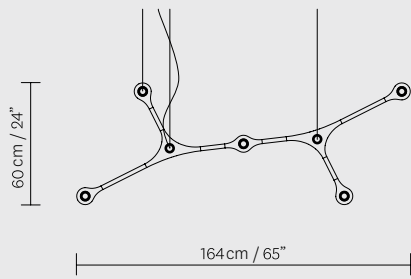

CUSTOM DIMENSIONS

CARB07