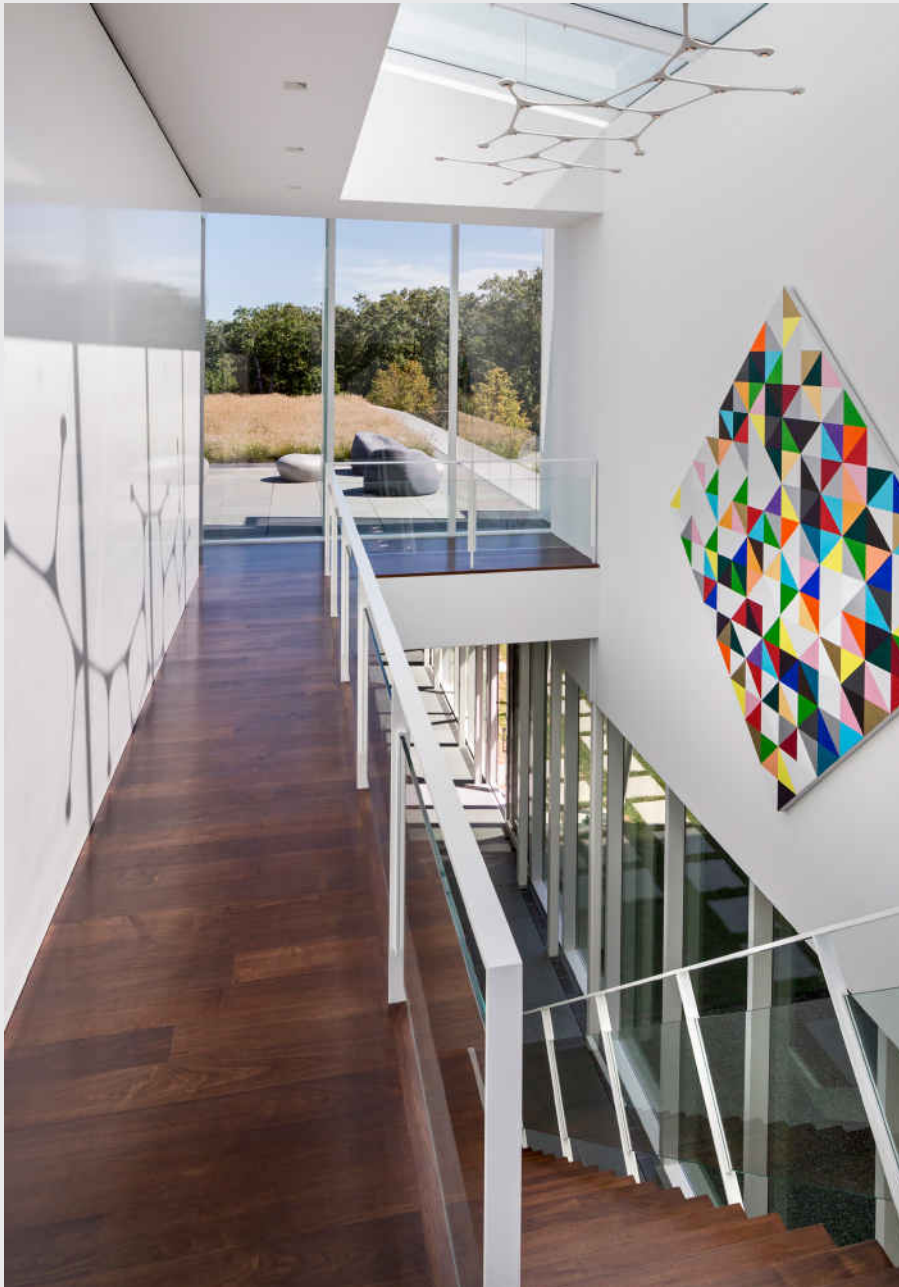

Boardroom at Avison Young / Project location: Vancouver / Project designers: Studio B Architecture