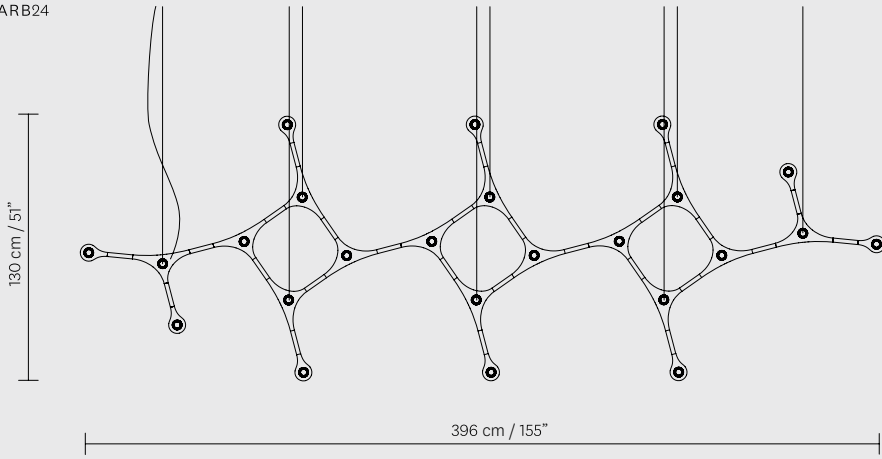

CUSTOM DIMENSIONS

CARB24