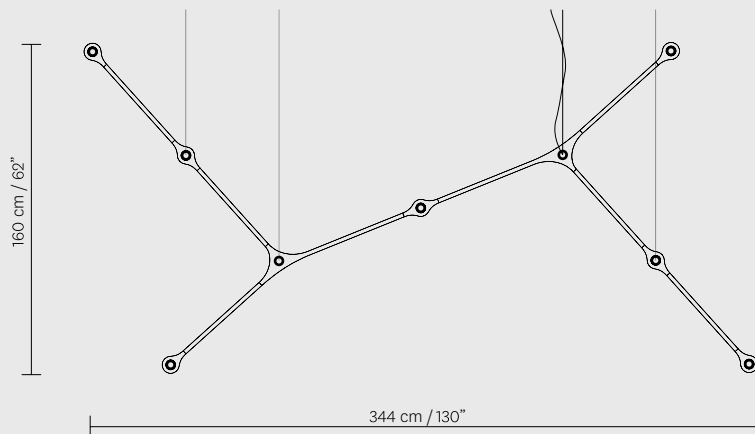

CUSTOM DIMENSIONS

CARB09