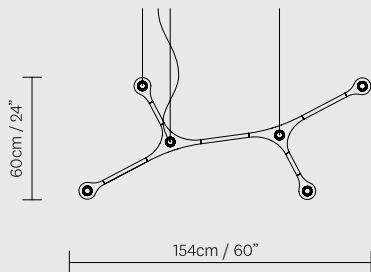

CARB06

TYPE	BEAM	WEIGHT	CODE
LED 6X6W/2700K	26°	1.2 KG	CARB 06.00.2700K.26°
LED 6X6W/4000K	26°	1.2 KG	CARB 06.00.4000K.26°
LED 6X6W/2700K	34°	1.2 KG	CARB 06.00.2700K.34°
LED 6X6W/4000K	34°	1.2 KG	CARB 06.00.4000K.34°
LED 6X6W/2700K	54°	1.2 KG	CARB 06.00.2700K.54°
LED 6X6W/4000K	54°	1.2 KG	CARB 06.00.4000K.54°
CEILING ROSE		1.1 KG	CARB 00.S.US
CETL .