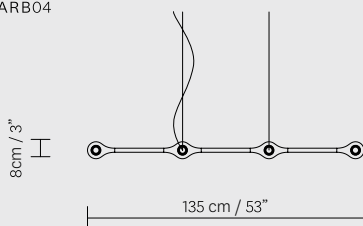

CARB04

TYPE	BEAM ANGLE	WEIGHT	CODE
LED 4X6W/2700K	26°	0.9 KG	CARB 04.01.2700K.26°
LED 4X6W/4000K	26°	0.9 KG	CARB 04.01.4000K.26°
LED 4X6W/2700K	34°	0.9 KG	CARB 04.01.2700K.34°
LED 4X6W/4000K	34°	0.9 KG	CARB 04.01.4000K.34°
LED 4X6W/2700K	54°	0.9 KG	CARB 04.01.2700K.54°
LED 4X6W/4000K	54°	0.9 KG	CARB 04.01.4000K.54°
CEILING ROSE		1.1 KG	CARB 00.S
CETL .