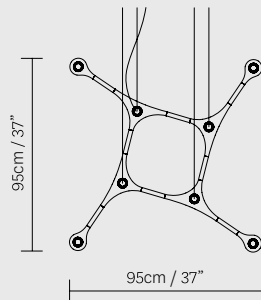

CARB08

TYPE	BEAM	WEIGHT	CODE
LED 8X6W/2700K	26°	1.6 KG	CARB 10.00.2700K.26°
LED 8X6W/4000K	26°	1.6 KG	CARB 10.00.4000K.26°
LED 8X6W/2700K	34°	1.6 KG	CARB 10.00.2700K.34°
LED 8X6W/4000K	34°	1.6 KG	CARB 10.00.4000K.34°
LED 8X6W/2700K	54°	1.6 KG	CARB 10.00.2700K.54°
LED 8X6W/4000K	54°	1.6 KG	CARB 10.00.4000K.54°
CEILING ROSE		1.6 KG	CARB 00.L
CETL .