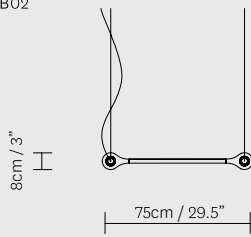

MOUNTING OPTIONS

Without Ceiling Rose

With Ceiling Rose

Driver is always included

Ceiling Rose is optional

STANDARD TABLE SIZES

Below are some recommended configurations for various table sizes.

750 X 1500 cm 29,5" X 59"

800 X 1800 cm 31,5" X 70,8"

900 X 1800 cm 35,5" X 70,8"

900 X 2200 cm 35,5" X 86,6"

750 X 1500 cm 29,5" X 59"

800 X 1800 cm 31,5" X 70,8"

900 X 1800 cm 35,5" X 70,8"

900 X 2200 cm 35,5" X 86,6"

750 X 1500 cm 29,5" X 59"

800 X 1800 cm 31,5" X 70,8"

900 X 1800 cm 35,5" X 70,8"

900 X 2200 cm 35,5" X 86,6"

STANDARD DIMENSIONS

STANDARD DIMENSIONS

CARB02

TYPE	BEAM ANGLE	WEIGHT	CODE
LED 2X6W/2700K	26°	0.4 KG	CARB 02.00.2700K.26°
LED 2X6W/4000K	26°	0.4 KG	CARB 02.00.4000K.26°
LED 2X6W/2700K	34°	0.4 KG	CARB 02.00.2700K.34°
LED 2X6W/4000K	34°	0.4 KG	CARB 02.00.4000K.34°
LED 2X6W/2700K	54°	0.4 KG	CARB 02.00.2700K.54°
LED 2X6W/4000K	54°	0.4 KG	CARB 02.00.4000K.54°
CEILING ROSE		1.1 KG	CARB 00.S
CETL .			