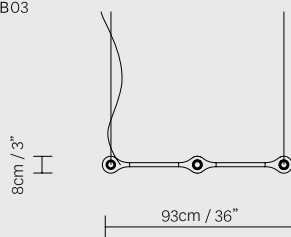

CARB03

TYPE	BEAM ANGLE	WEIGHT	CODE
LED 3X6W/2700K	26°	0.6 KG	CARB 03.00.2700K.26°
LED 3X6W/4000K	26°	0.6 KG	CARB 03.00.4000K.26°
LED 3X6W/2700K	34°	0.6 KG	CARB 03.00.2700K.34°
LED 3X6W/4000K	34°	0.6 KG	CARB 03.00.4000K.34°
LED 3X6W/2700K	54°	0.6 KG	CARB 03.00.2700K.54°
LED 3X6W/4000K	54°	0.6 KG	CARB 03.00.4000K.54°
CEILING ROSE		1.1 KG	CARB 00.S
CETL .