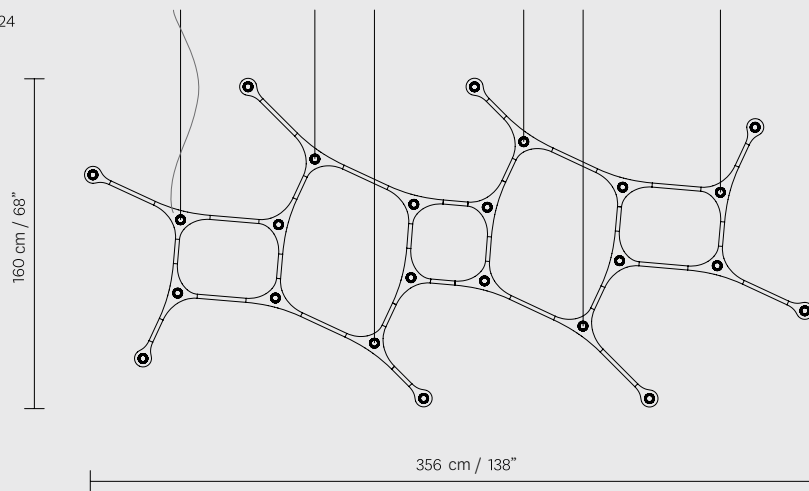

CUSTOM DIMENSIONS

CARB24

CARB24

CARB24